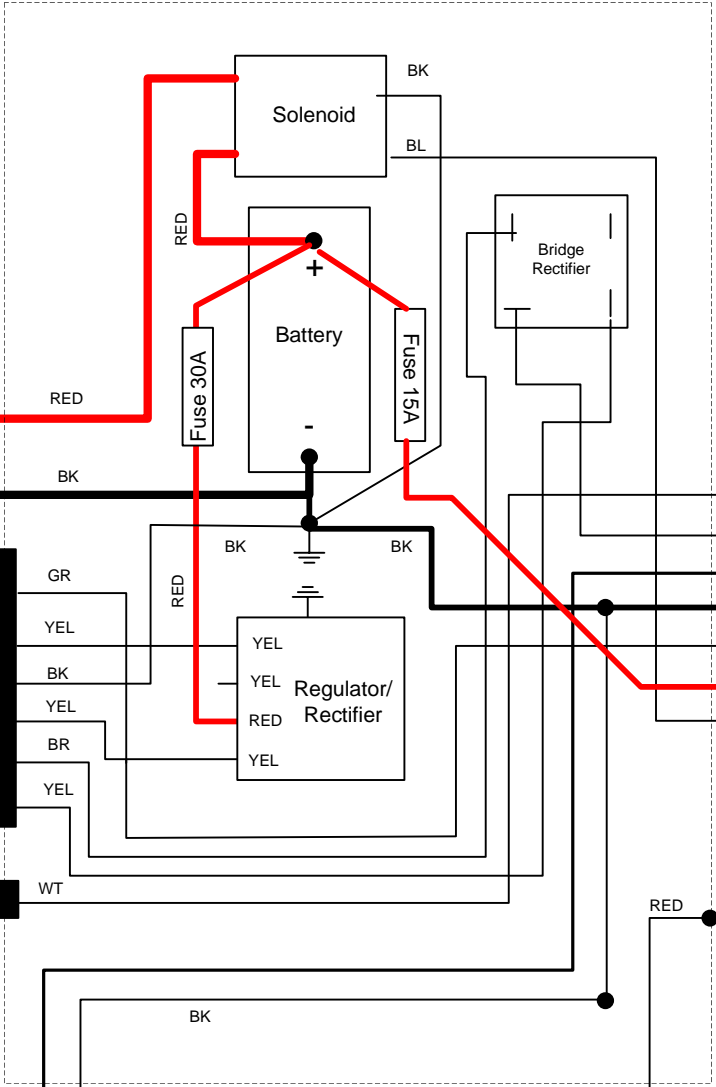

Note:
Black on the 7 core loom from the dash to the rear compartment is spare or Bilge pump

WIRING DIAGRAM 582 UL99 Rotax

ENGINE BAY

SEAT COMPARTMENT

DASH

- LEGEND**
 GY - Grey
 BK - Black
 RED - Red
 WT - White
 GR - Green
 YEL - Yellow
 BR - Brown
 BL - Blue
 ● - Join
 ┃ - Plug

VIPER HOVERCRAFT