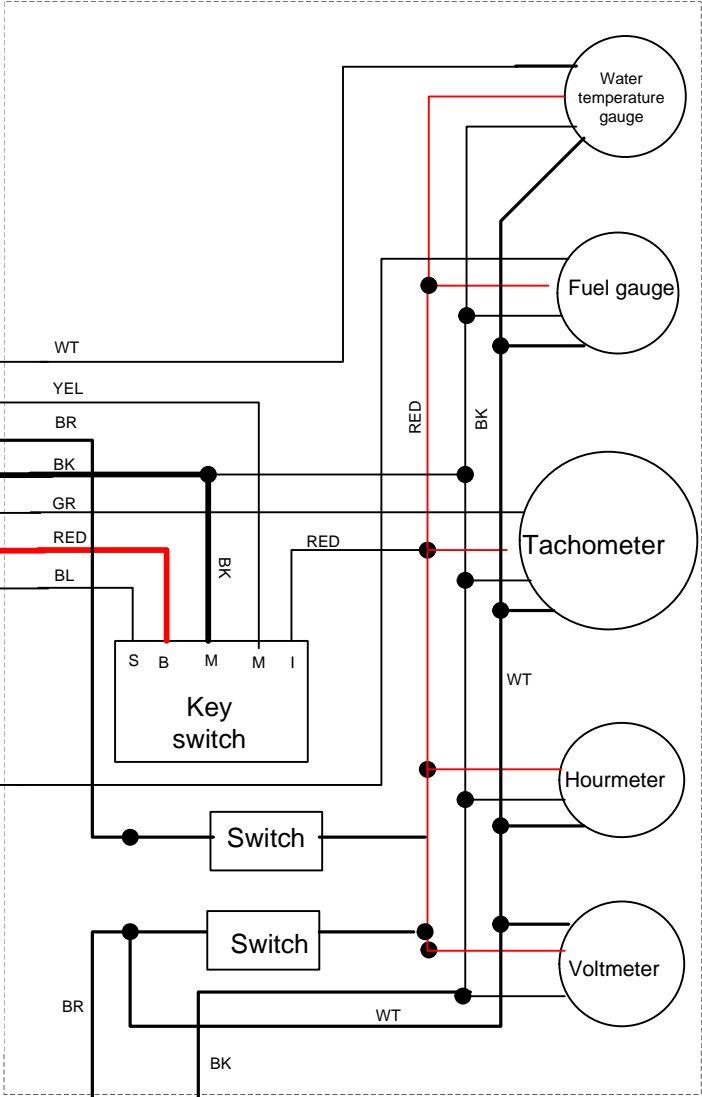

Note:
Black on the 7 core loom from the dash to the rear compartment is spare or Bilge pump

WIRING DIAGRAM 582 UL99 Rotax

ENGINE BAY

SEAT COMPARTMENT

DASH

- LEGEND**
 GY - Grey
 BK - Black
 RED - Red
 WT - White
 GR - Green
 YEL - Yellow
 BR - Brown
 BL - Blue
 ● - Join
 ┃ - Plug

VIPER HOVERCRAFT