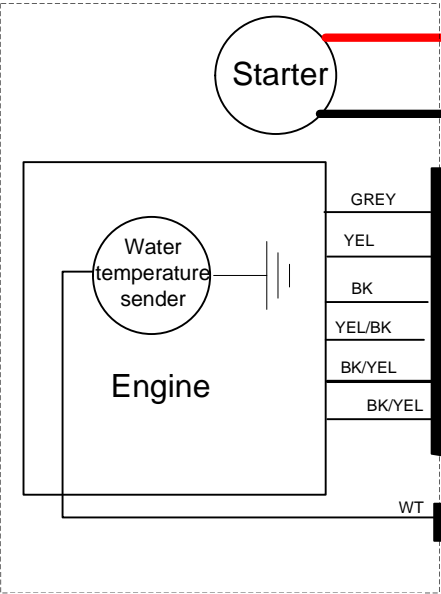

Note:
Black on the 7 core loom from the dash to the rear compartment is spare or Bilge pump

WIRING DIAGRAM 582 UL99 Rotax

ENGINE BAY

SEAT COMPARTMENT

DASH

- LEGEND**
 GY - Grey
 BK - Black
 RED - Red
 WT - White
 GR - Green
 YEL - Yellow
 BR - Brown
 BL - Blue
 ● - Join
 ┃ - Plug

VIPER HOVERCRAFT