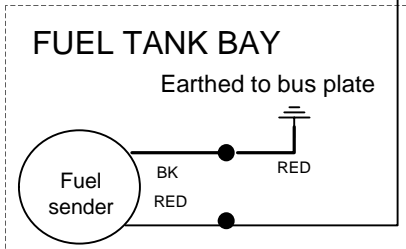

Note:
Black on the 7 core loom from the dash to the rear compartment is spare or Bilge pump

WIRING DIAGRAM 582 UL99 Rotax

ENGINE BAY

SEAT COMPARTMENT

DASH

- LEGEND**
 GY - Grey
 BK - Black
 RED - Red
 WT - White
 GR - Green
 YEL - Yellow
 BR - Brown
 BL - Blue
 ● - Join
 ┃ - Plug

VIPER HOVERCRAFT