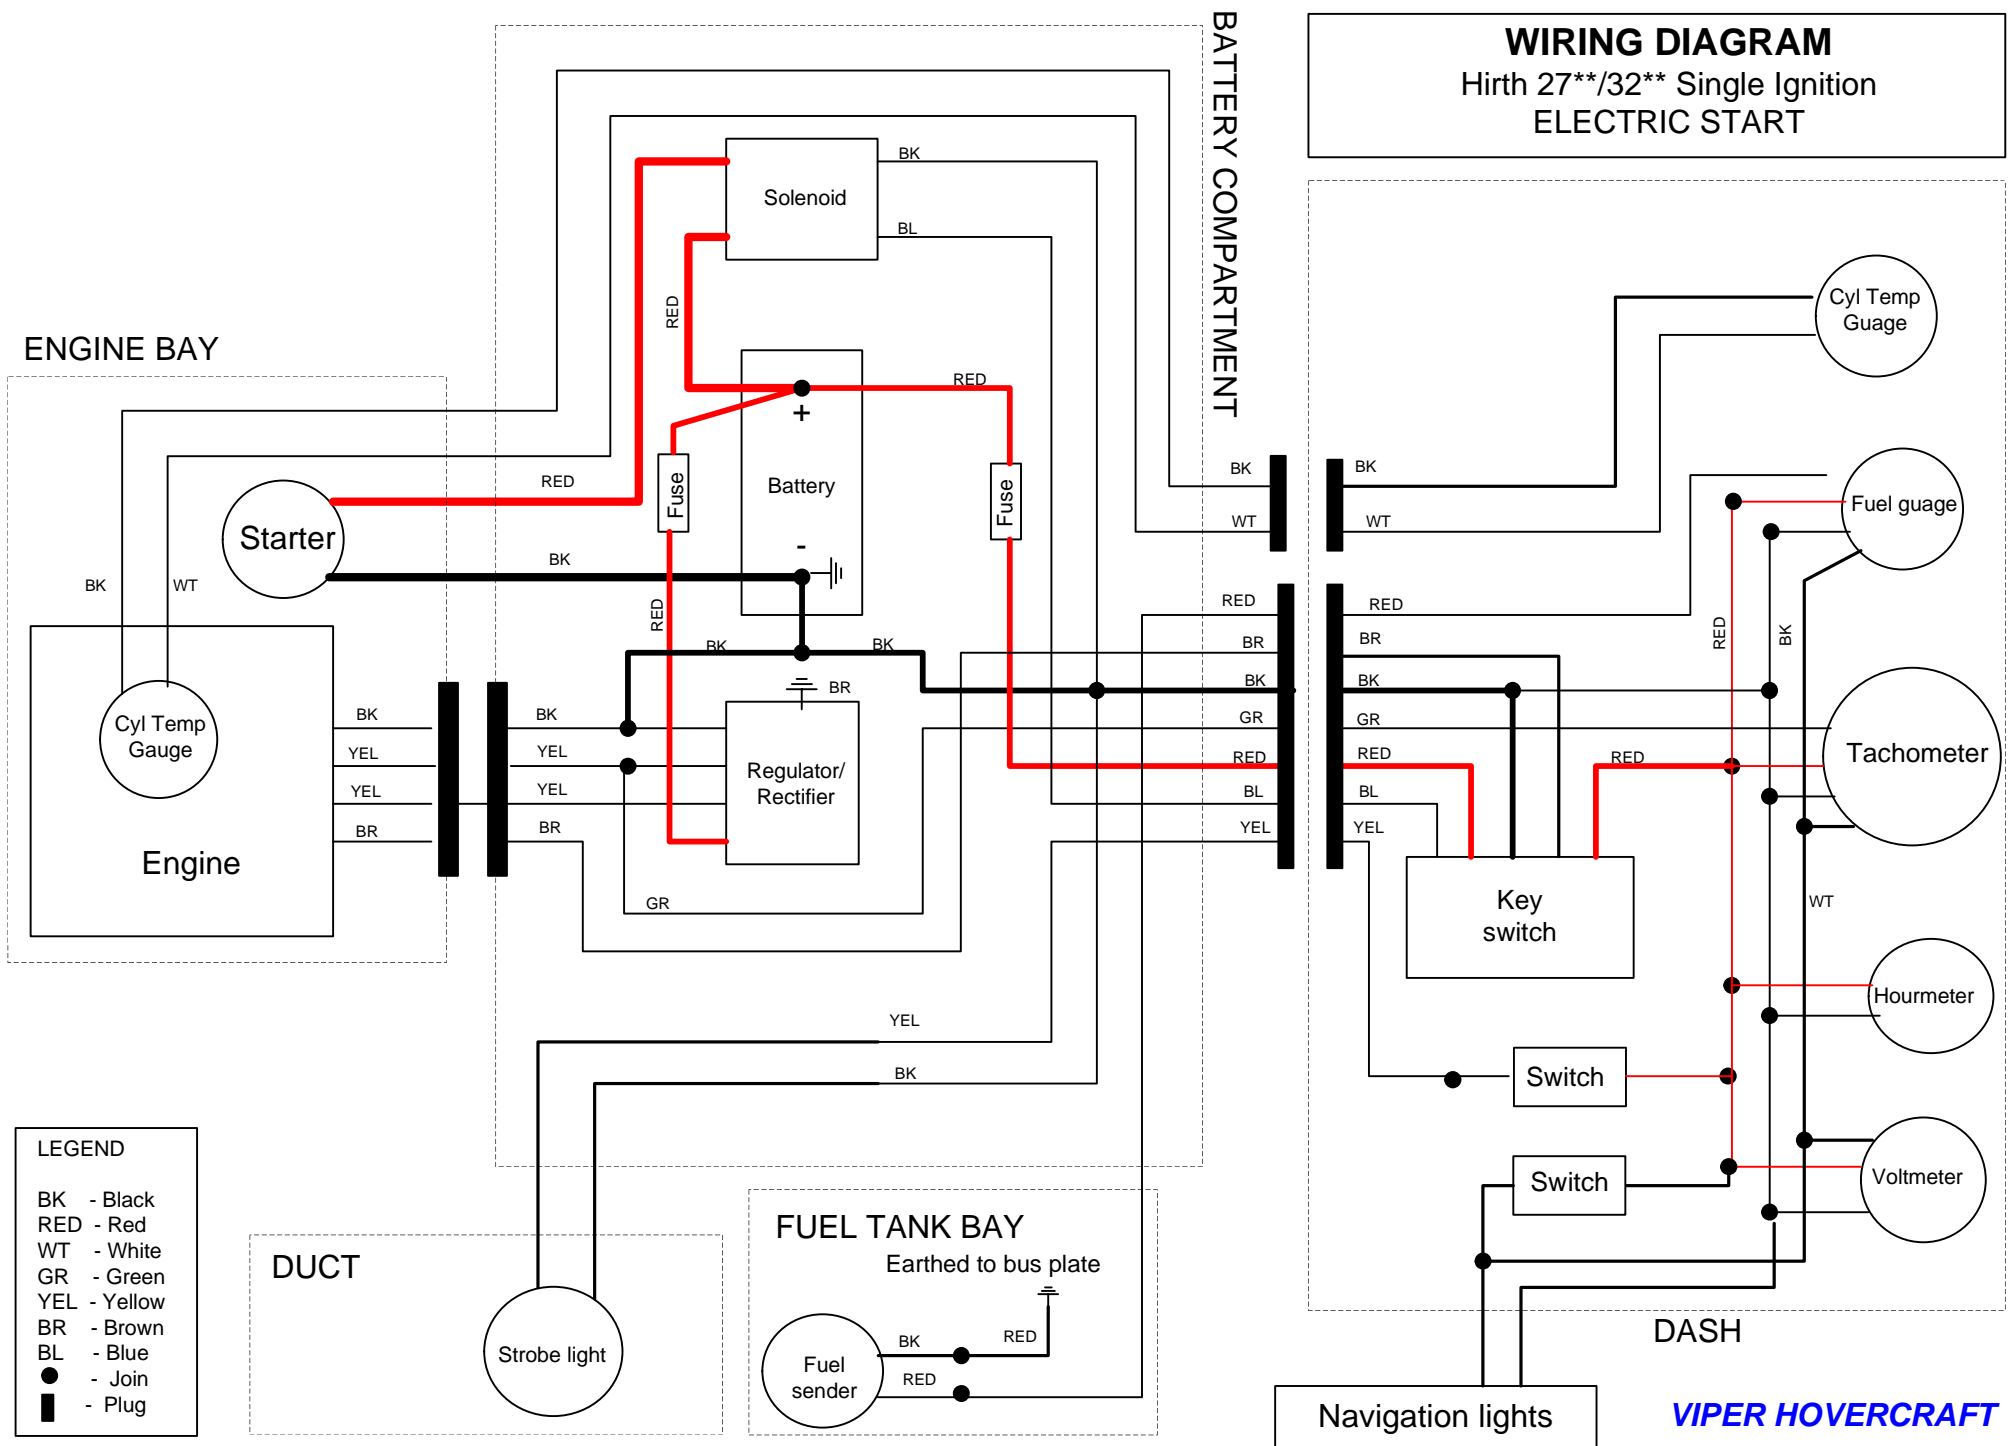

WIRING DIAGRAM

Hirth 27**/32** Single Ignition
ELECTRIC START

LEGEND

- BK - Black
- RED - Red
- WT - White
- GR - Green
- YEL - Yellow
- BR - Brown
- BL - Blue
- - Join
- - Plug